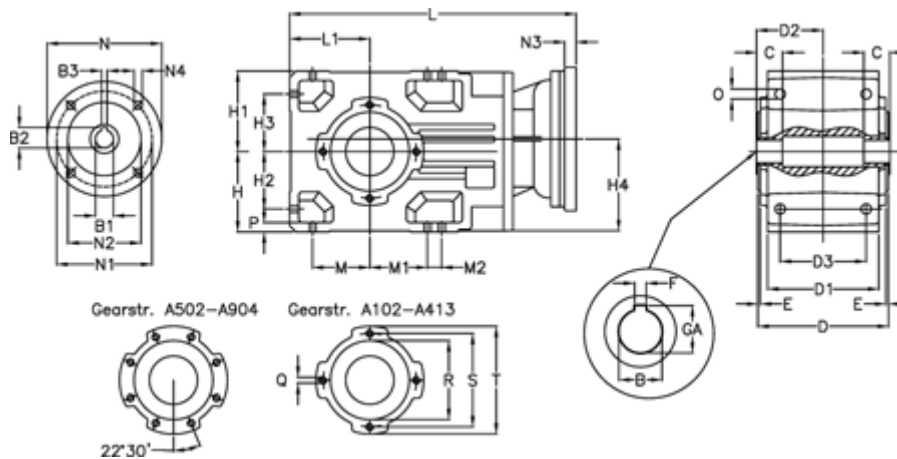

Article number: 29600100724225  
 Description: Bevel helical gearbox  
 A102UH30-7,2-P71B5

## Measures

B = 30	D3 = 75	H3 = 50.0	N1 = 130	S = 100
B1 = 14	Description = A102UH30-xx-P71 B5	H4 = 83.0	N2 = 110	T = 120
B2 = 16.3	E = 3.0	L = 282.5	N3 = 0	
B3 = 5	F = 8	L1 = 70	N4 = M8x16	
C = 18	GA = 33.3	M = 50.0	O = 9.5	
D = 117	H = 70	M1 = 50.0	P = 9	
D1 = 95	H1 = 70	M2 = 0	Q = M8x12	
D2 = 60.0	H2 = 50.0	N = 160	R = 80	